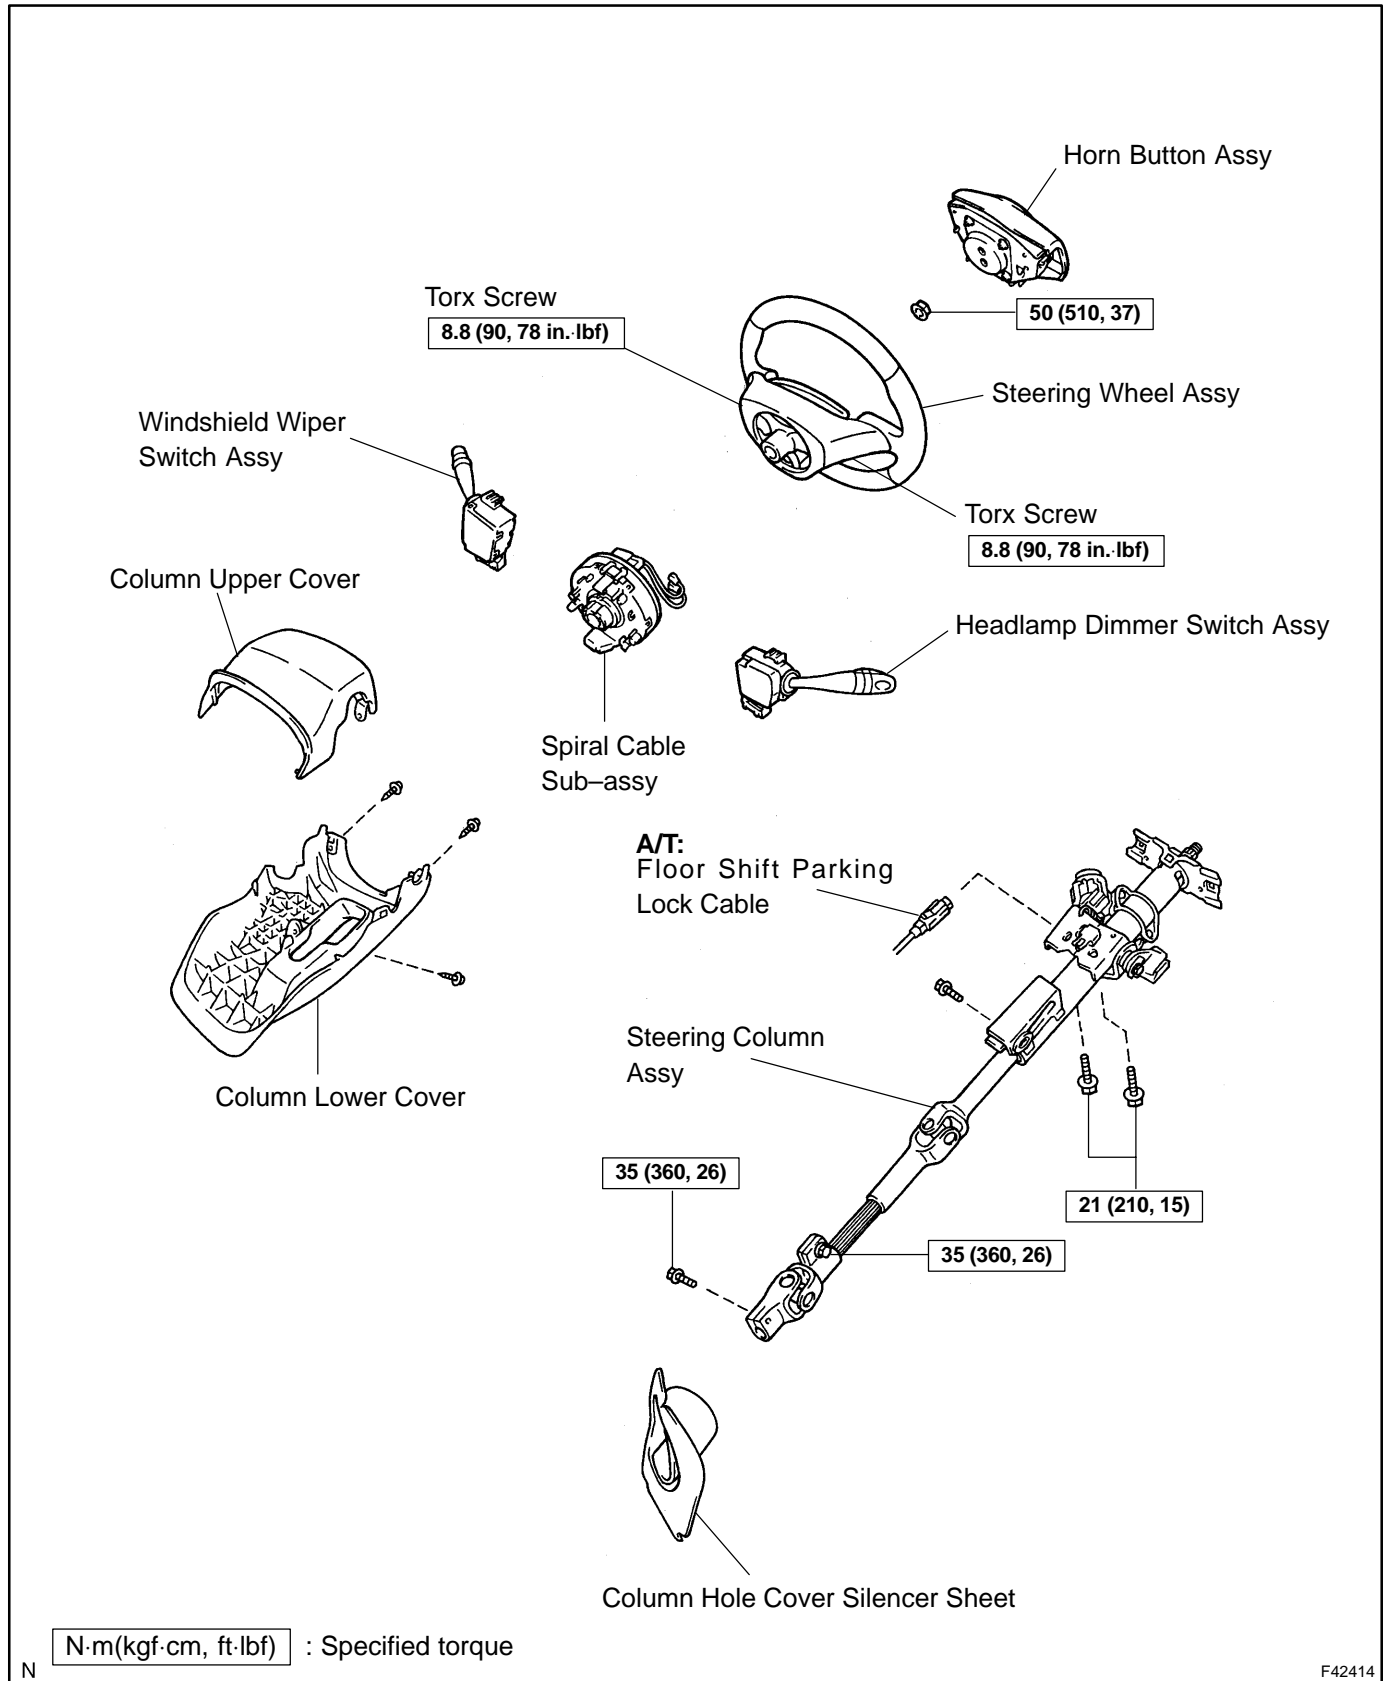

STEERING COLUMN ASSY COMPONENTS

50041-01

F42414

N

◆ Non-reusable part

F42415