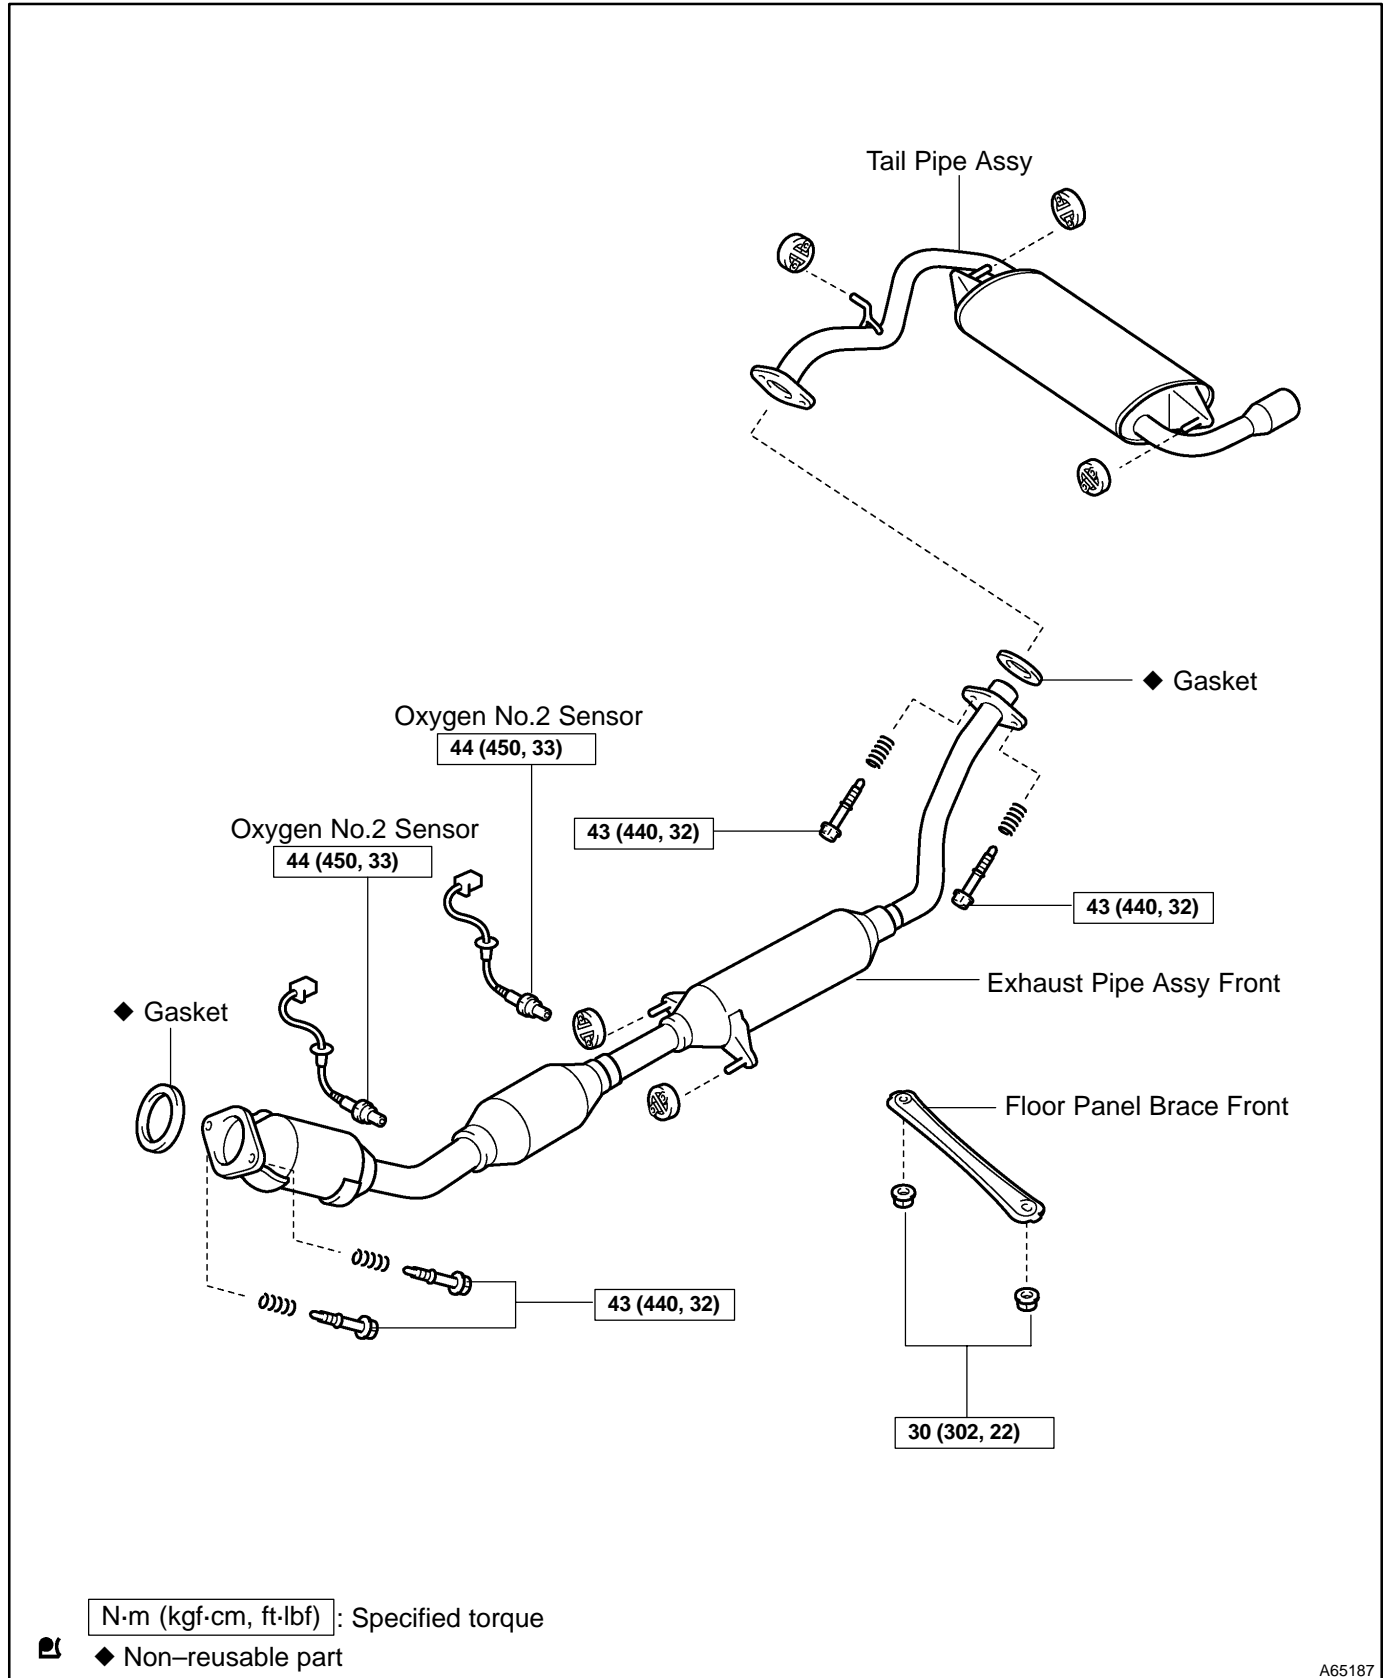

EXHAUST PIPE (2ZZ-GE) COMPONENTS

1504K-01

A65187