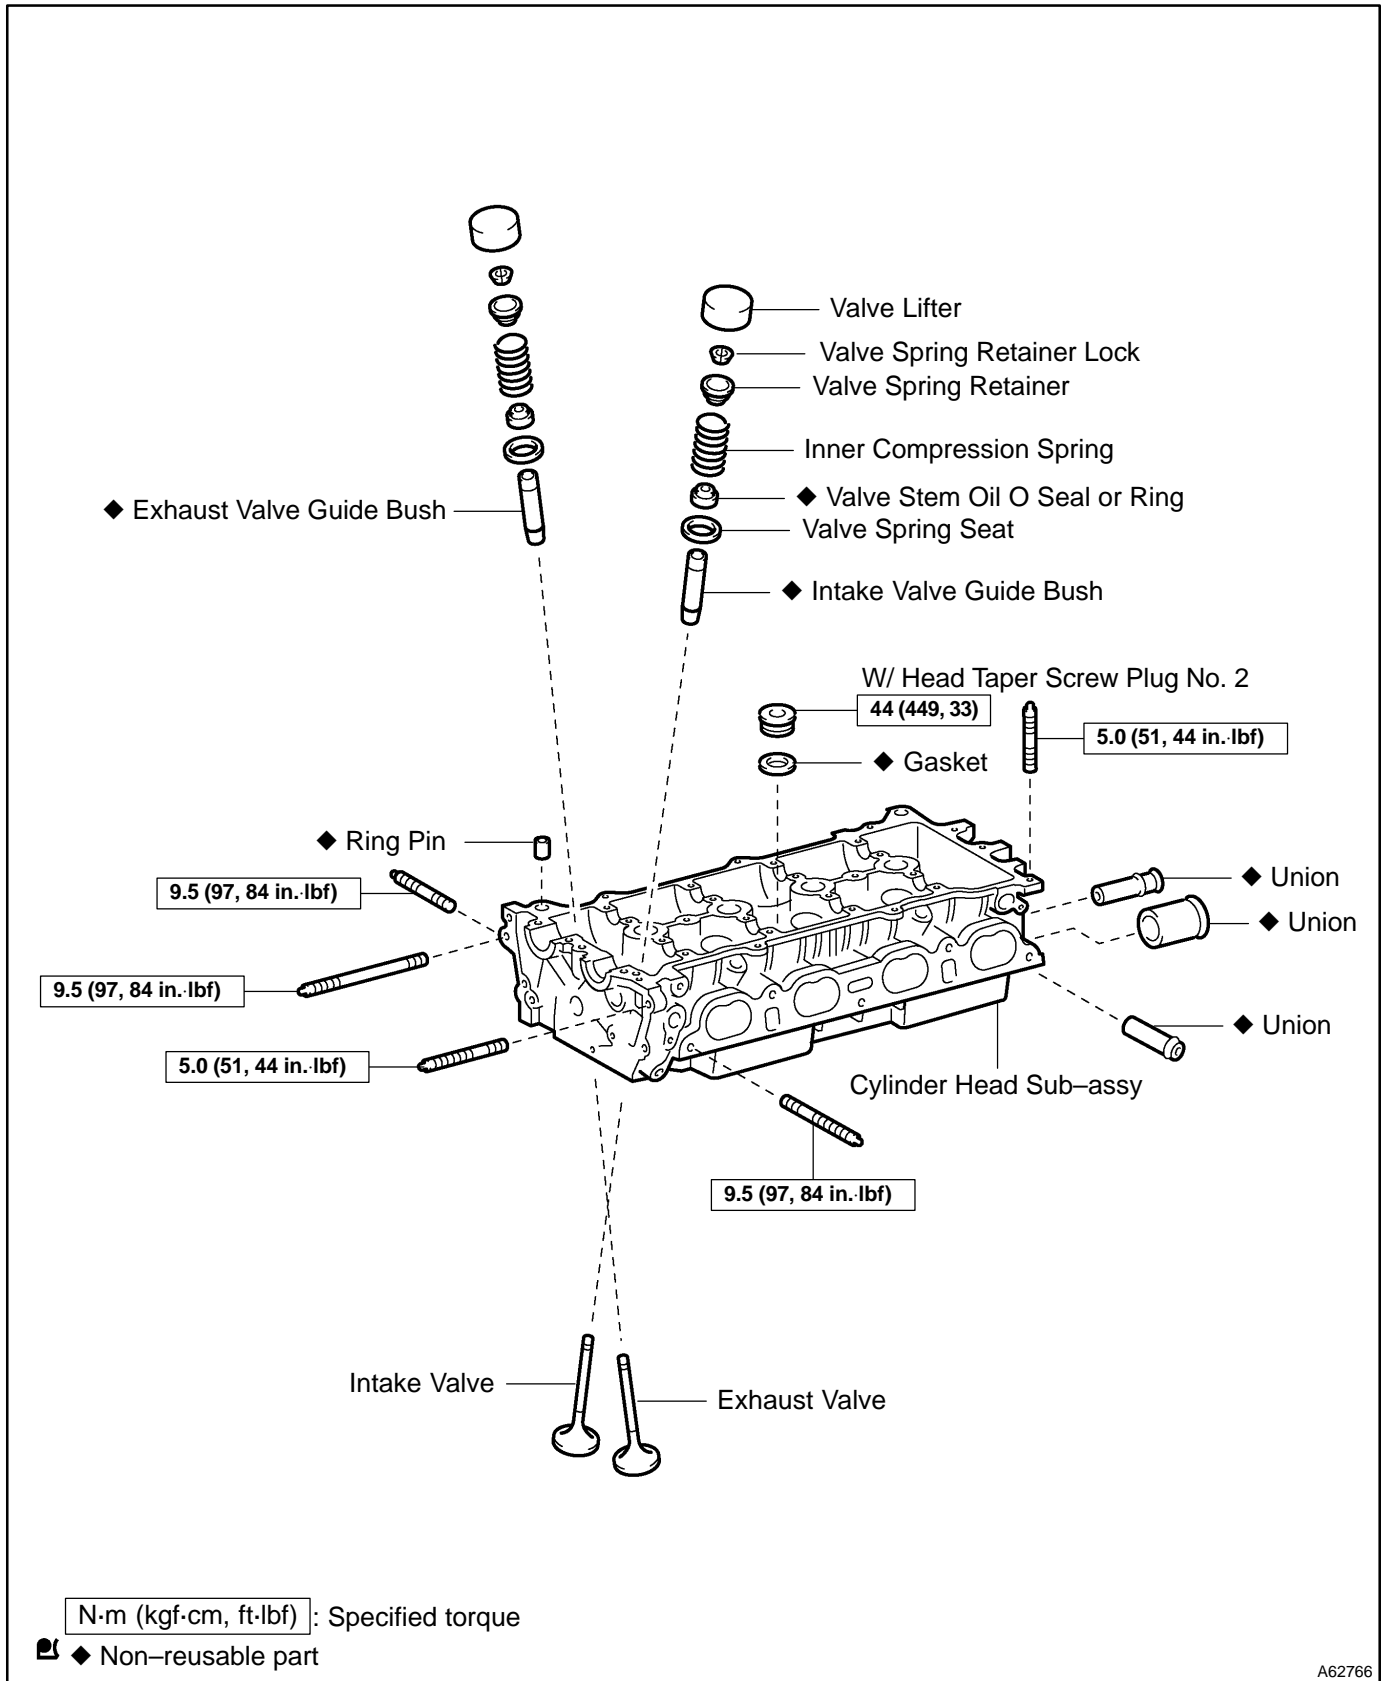

CYLINDER HEAD ASSY (1ZZ-FE) COMPONENTS

14006-03

A62766