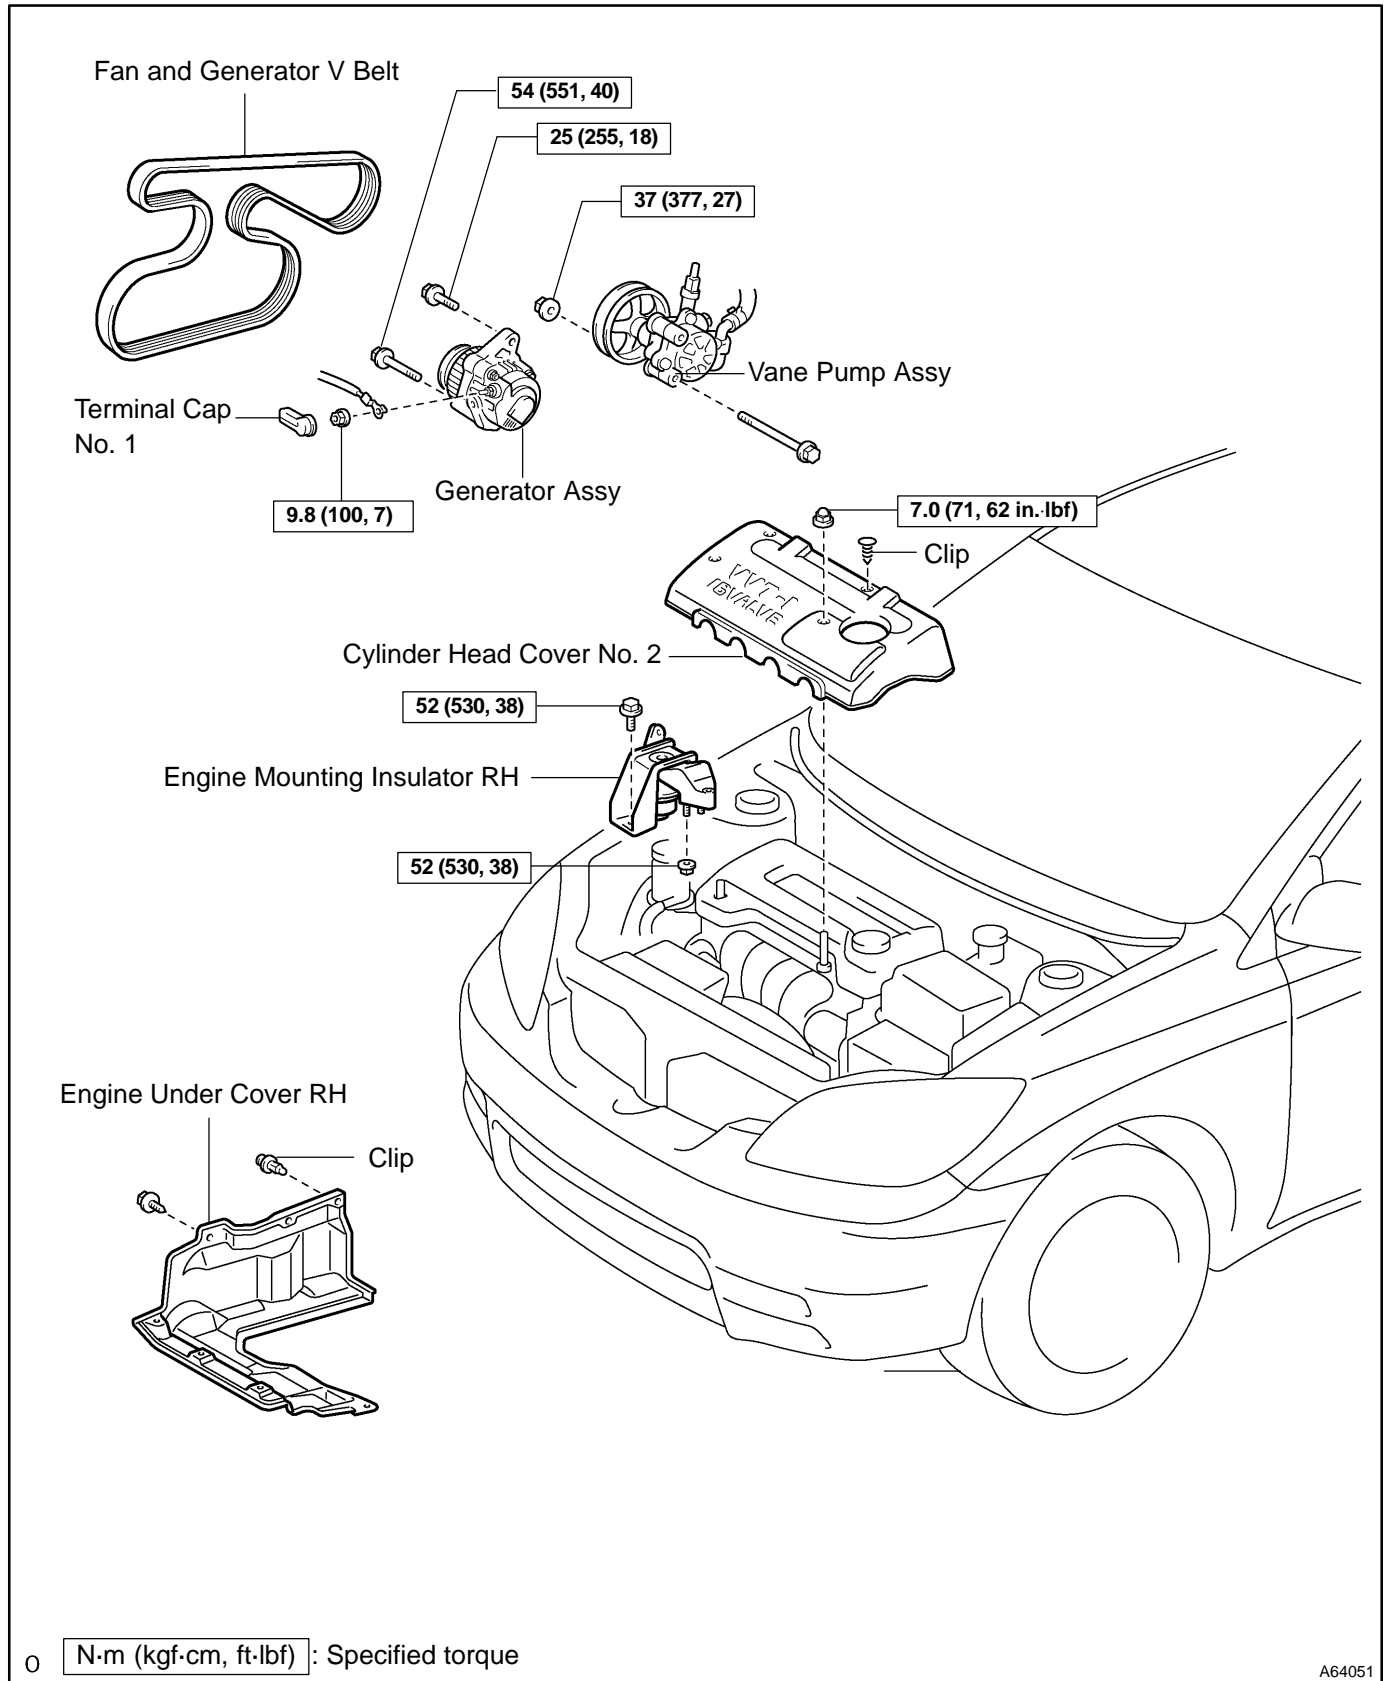

CHAIN SUB-ASSY (1ZZ-FE) COMPONENTS

1400G-02

A60625