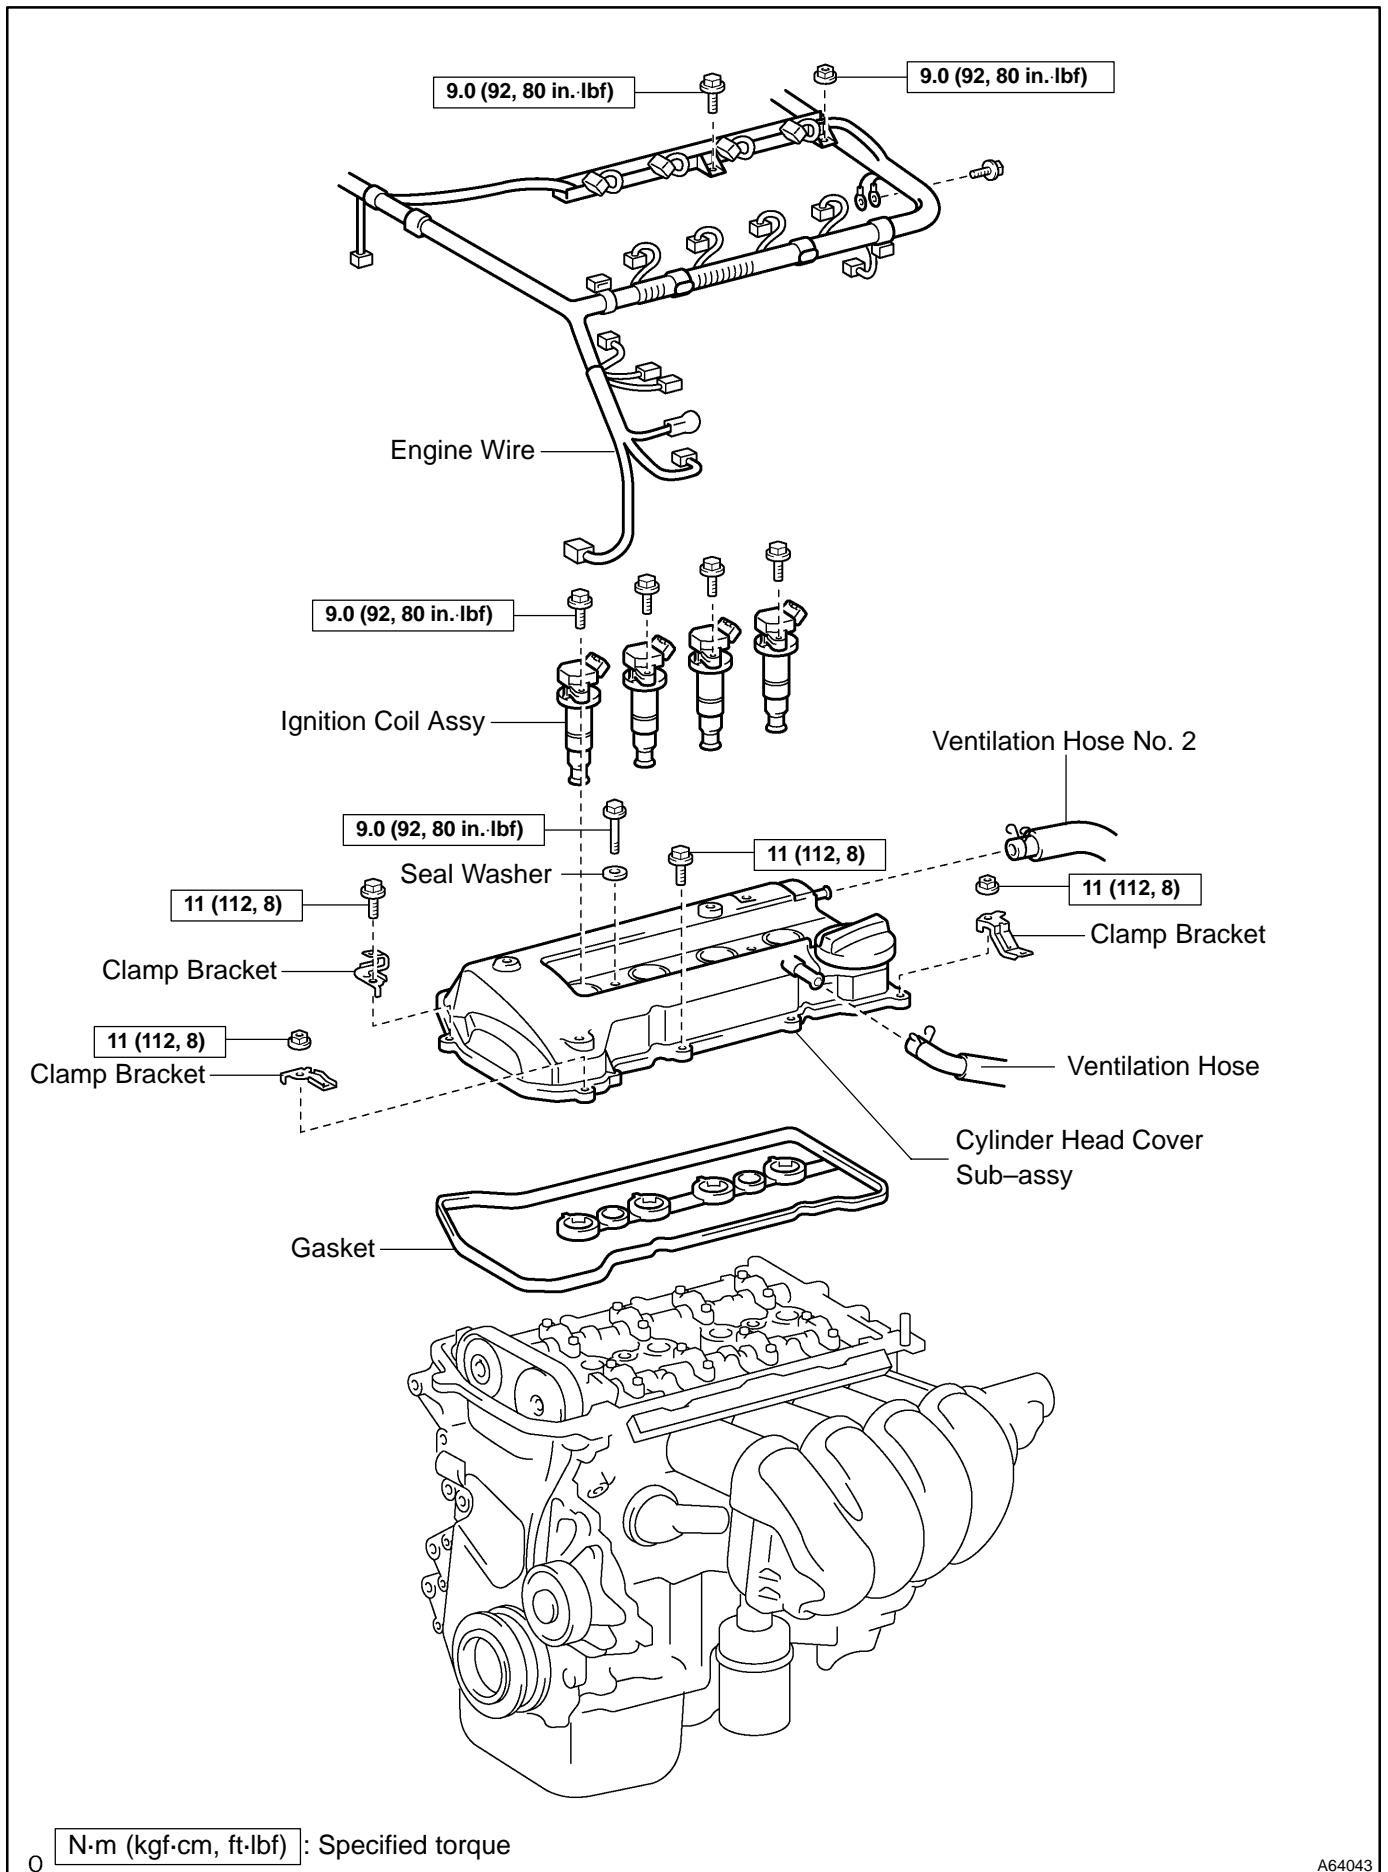

CHAIN SUB-ASSY (1ZZ-FE) COMPONENTS

1400G-02

A60625