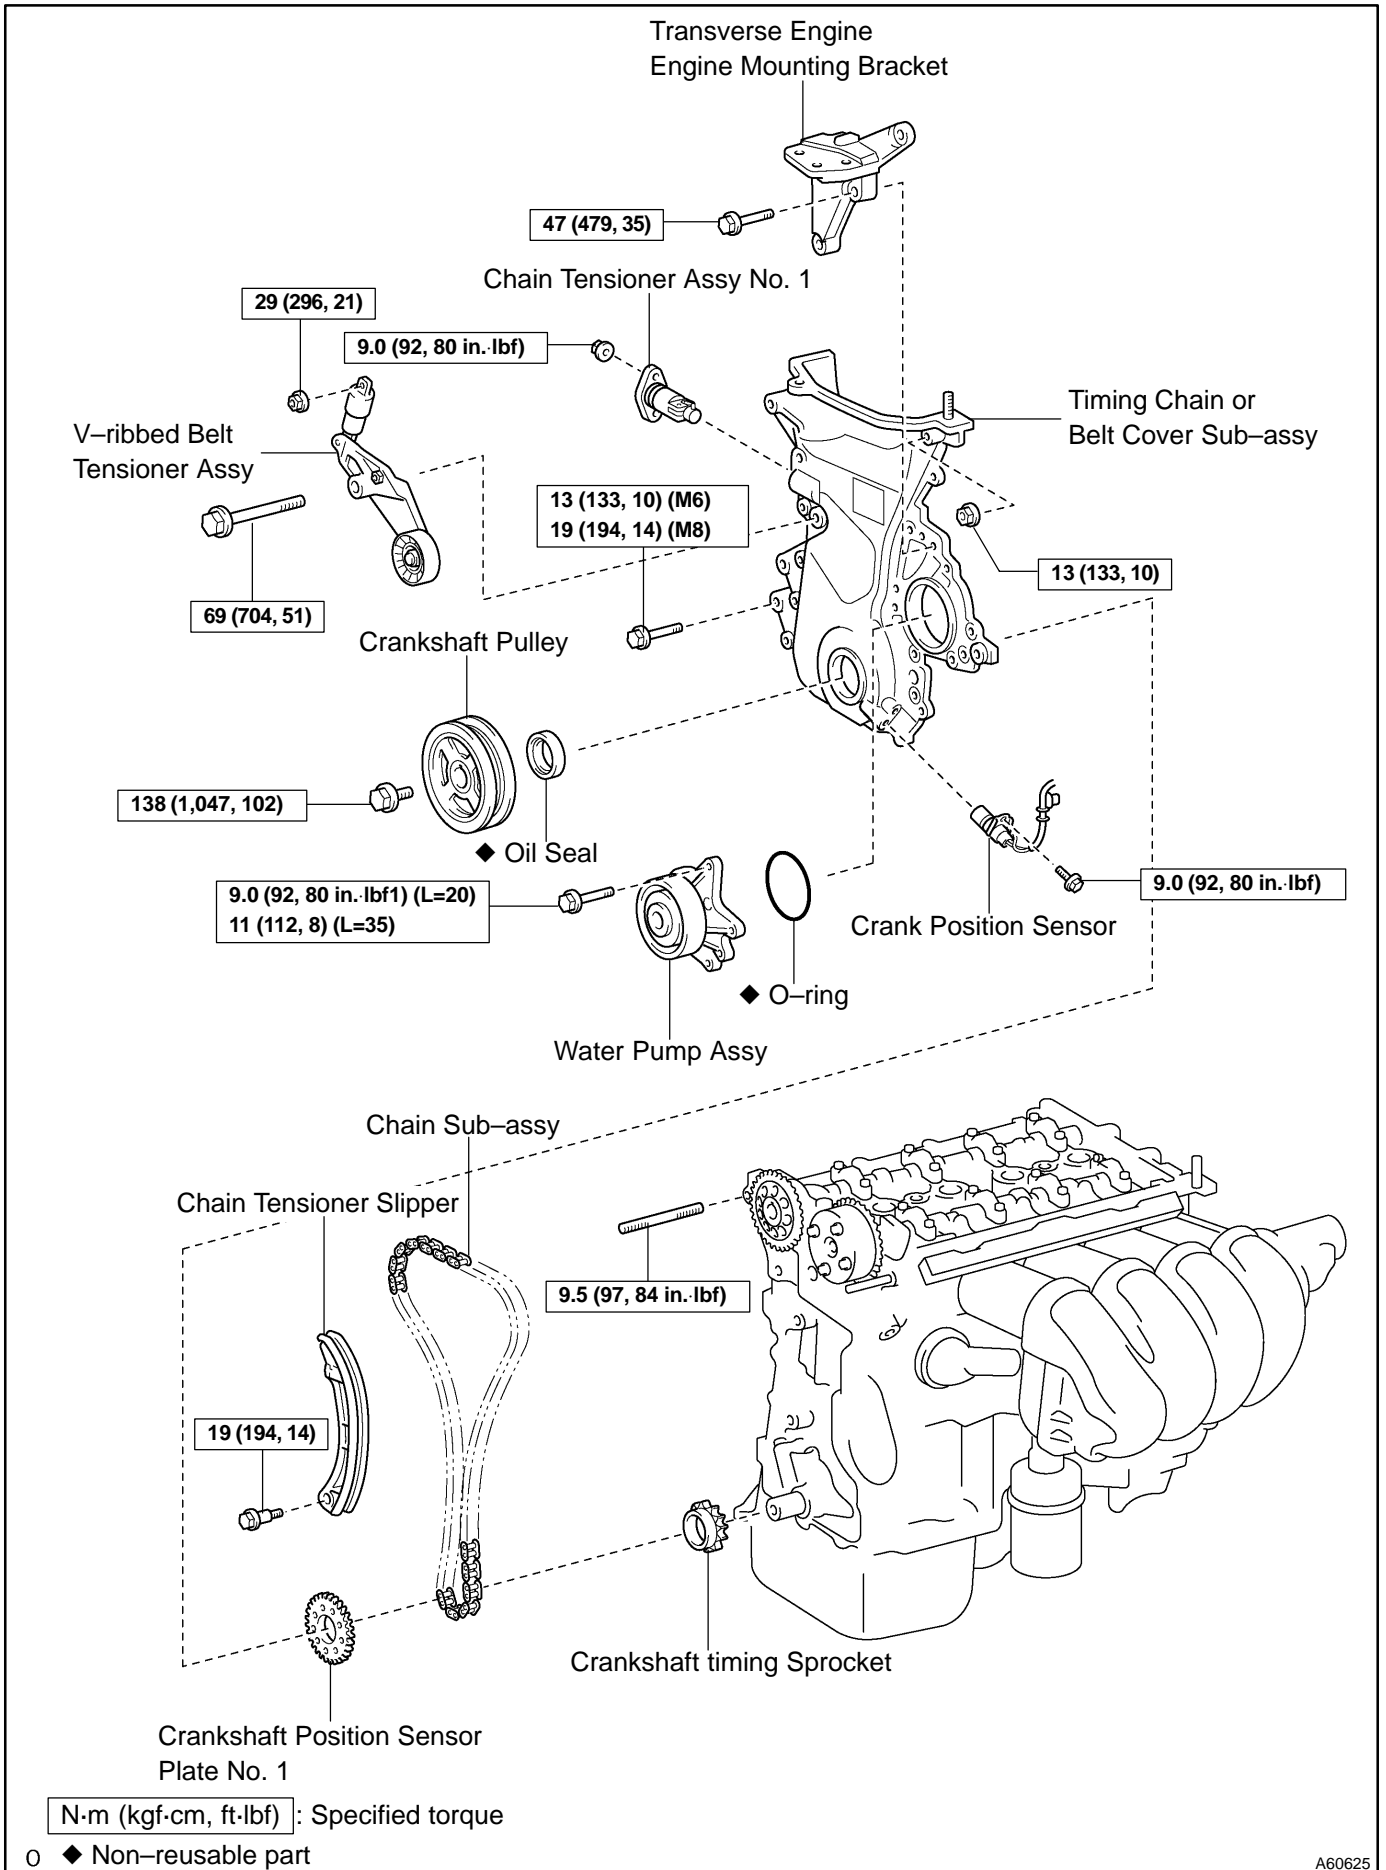

CHAIN SUB-ASSY (1ZZ-FE) COMPONENTS

1400G-02

A60625