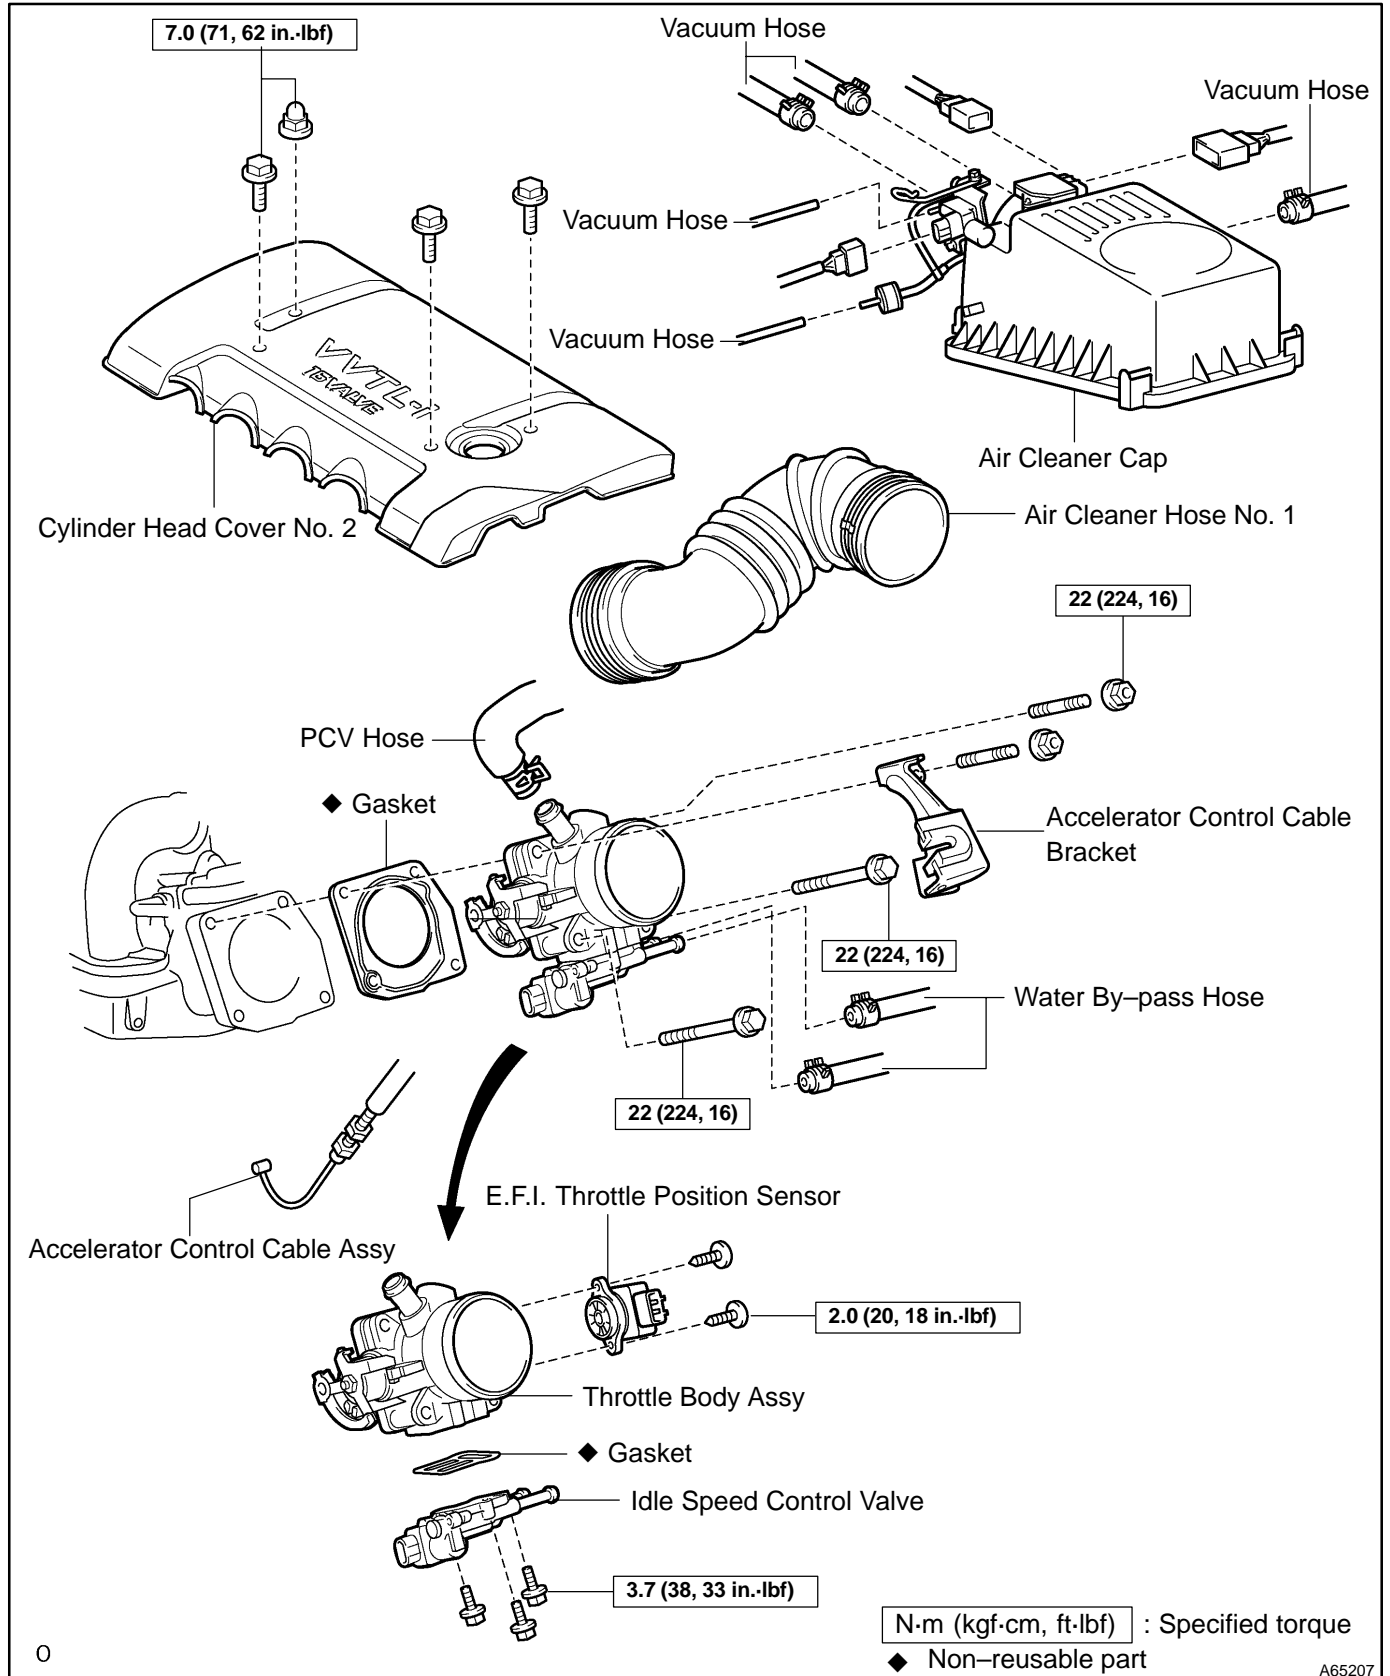

THROTTLE BODY ASSY (2ZZ-GE) COMPONENTS

10080-01

0